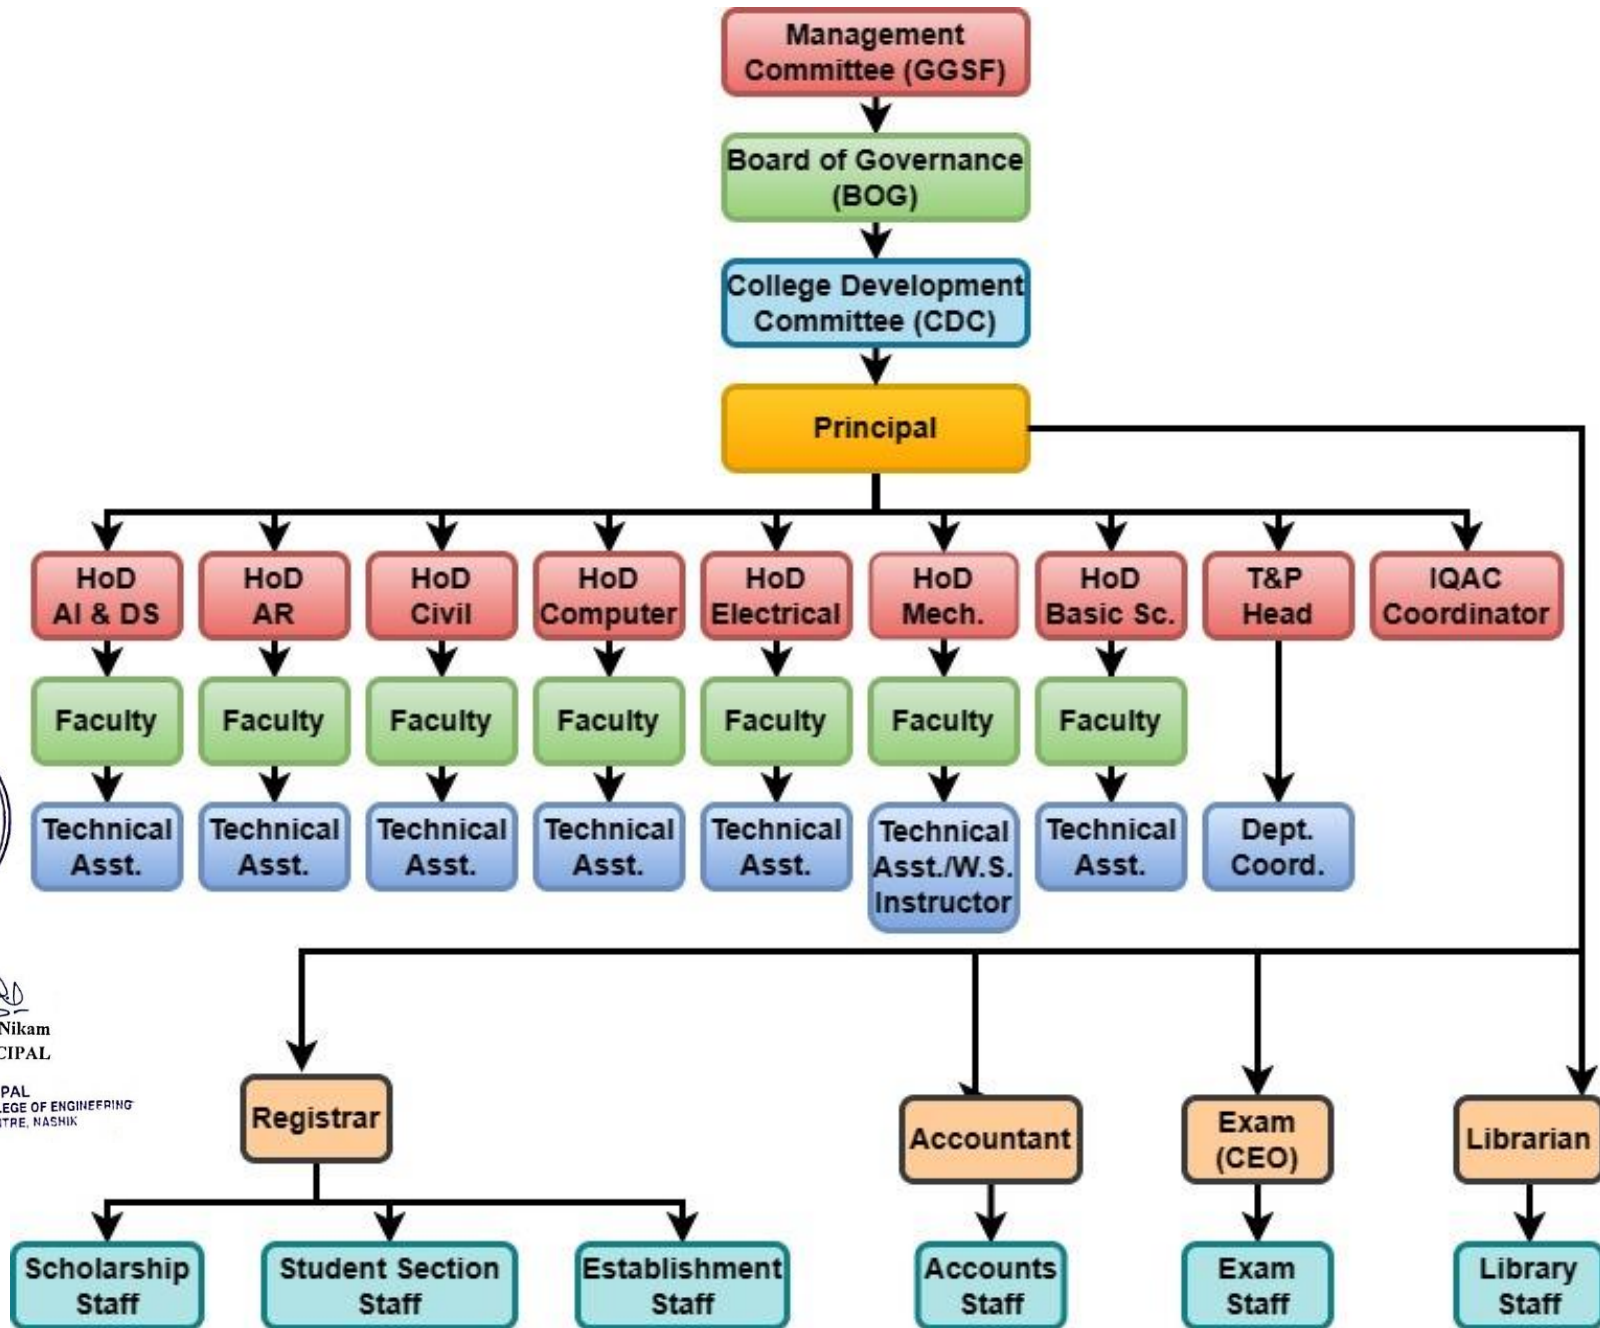

GURU GOBIND SINGH FOUNDATION'S

# GURU GOBIND SINGH COLLEGE OF ENGINEERING & RESEARCH CENTRE

APPROVED BY AICTE, GOVT. OF MAHARASHTRA & DTE MUMBAI, AFFILIATED TO SAVITRIBAI PHULE PUNE UNIVERSITY  
NAAC ACCREDITATION FIRST CYCLE 'B+' WITH CGPA 2.72 IN APRIL 2019. DNV- GL CERTIFIED FOR ISO 9001:2015 STANDARDS

Dr. Neelkanth G. Nikam  
PRINCIPAL

PRINCIPAL  
GURU GOBIND SINGH COLLEGE OF ENGINEERING  
& RESEARCH CENTRE, NASHIK